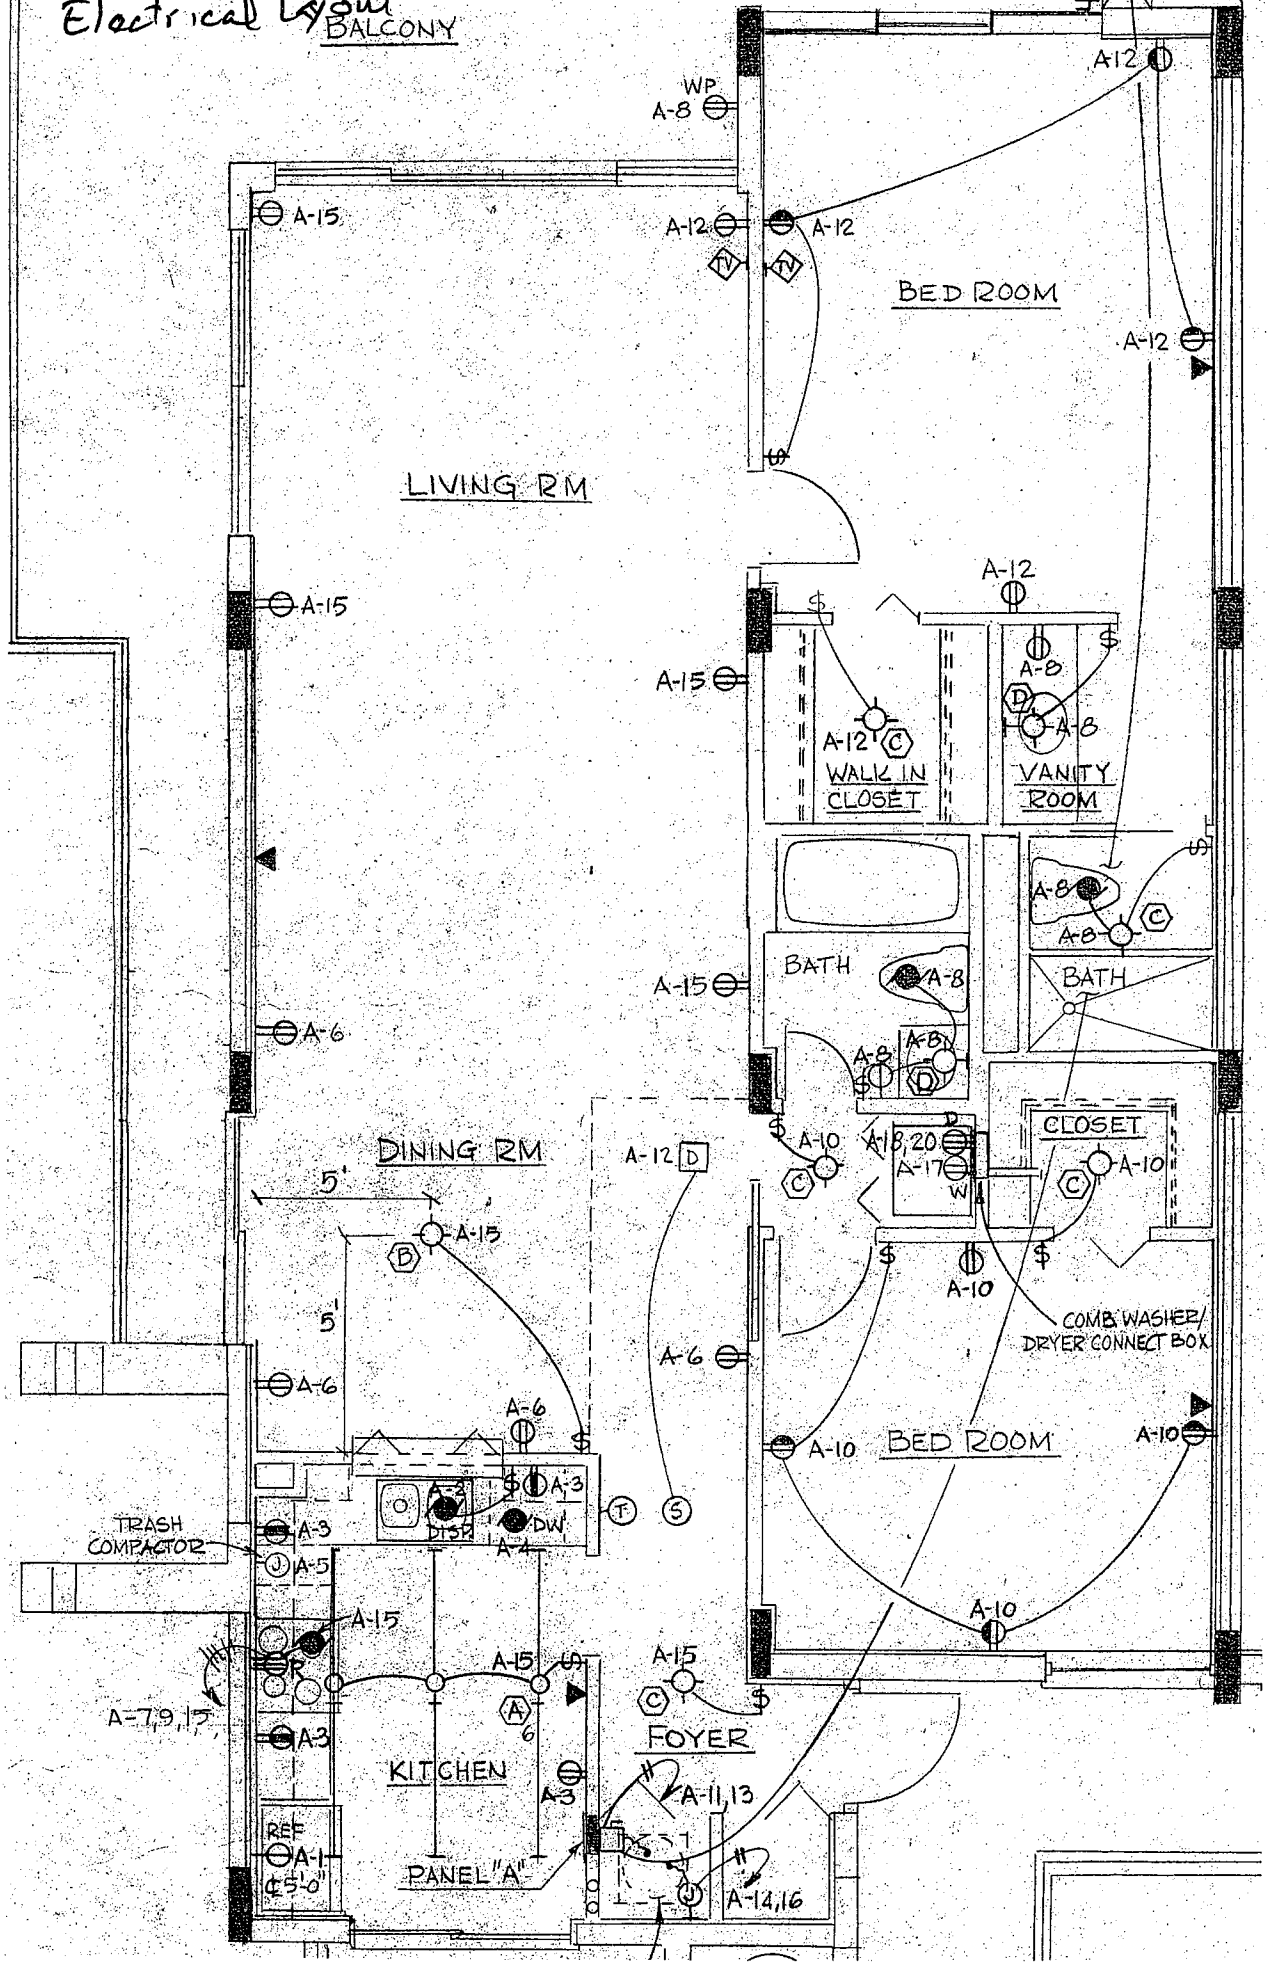

Oceana South
End Unit Floorplan

1119 Total Sq. Ft.

Oceana South End Unit Plumbing Layout

Oceana South End Unit Electrical Layout

A/C UN!
SEE R1

Oceana South End Unit
AC Layout