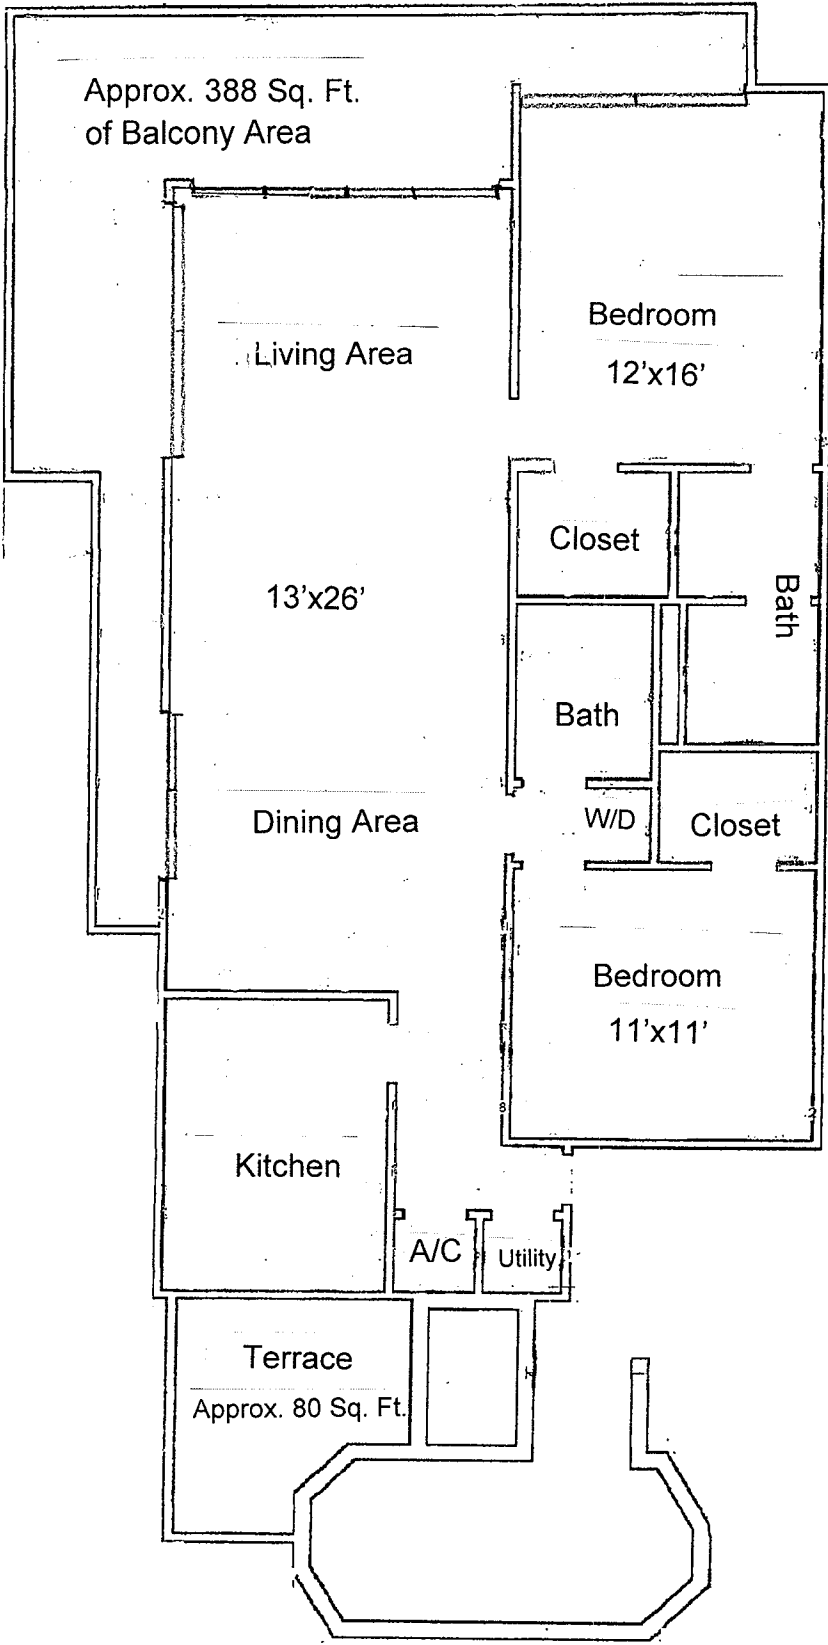

Oceana South
End Unit Floorplan

1119 Total Sq. Ft.

Oceana South End Unit Plumbing Layout

Oceana South End Unit Electrical Layout

A/C UN!
SEE R1

Oceana South End Unit
AC Layout