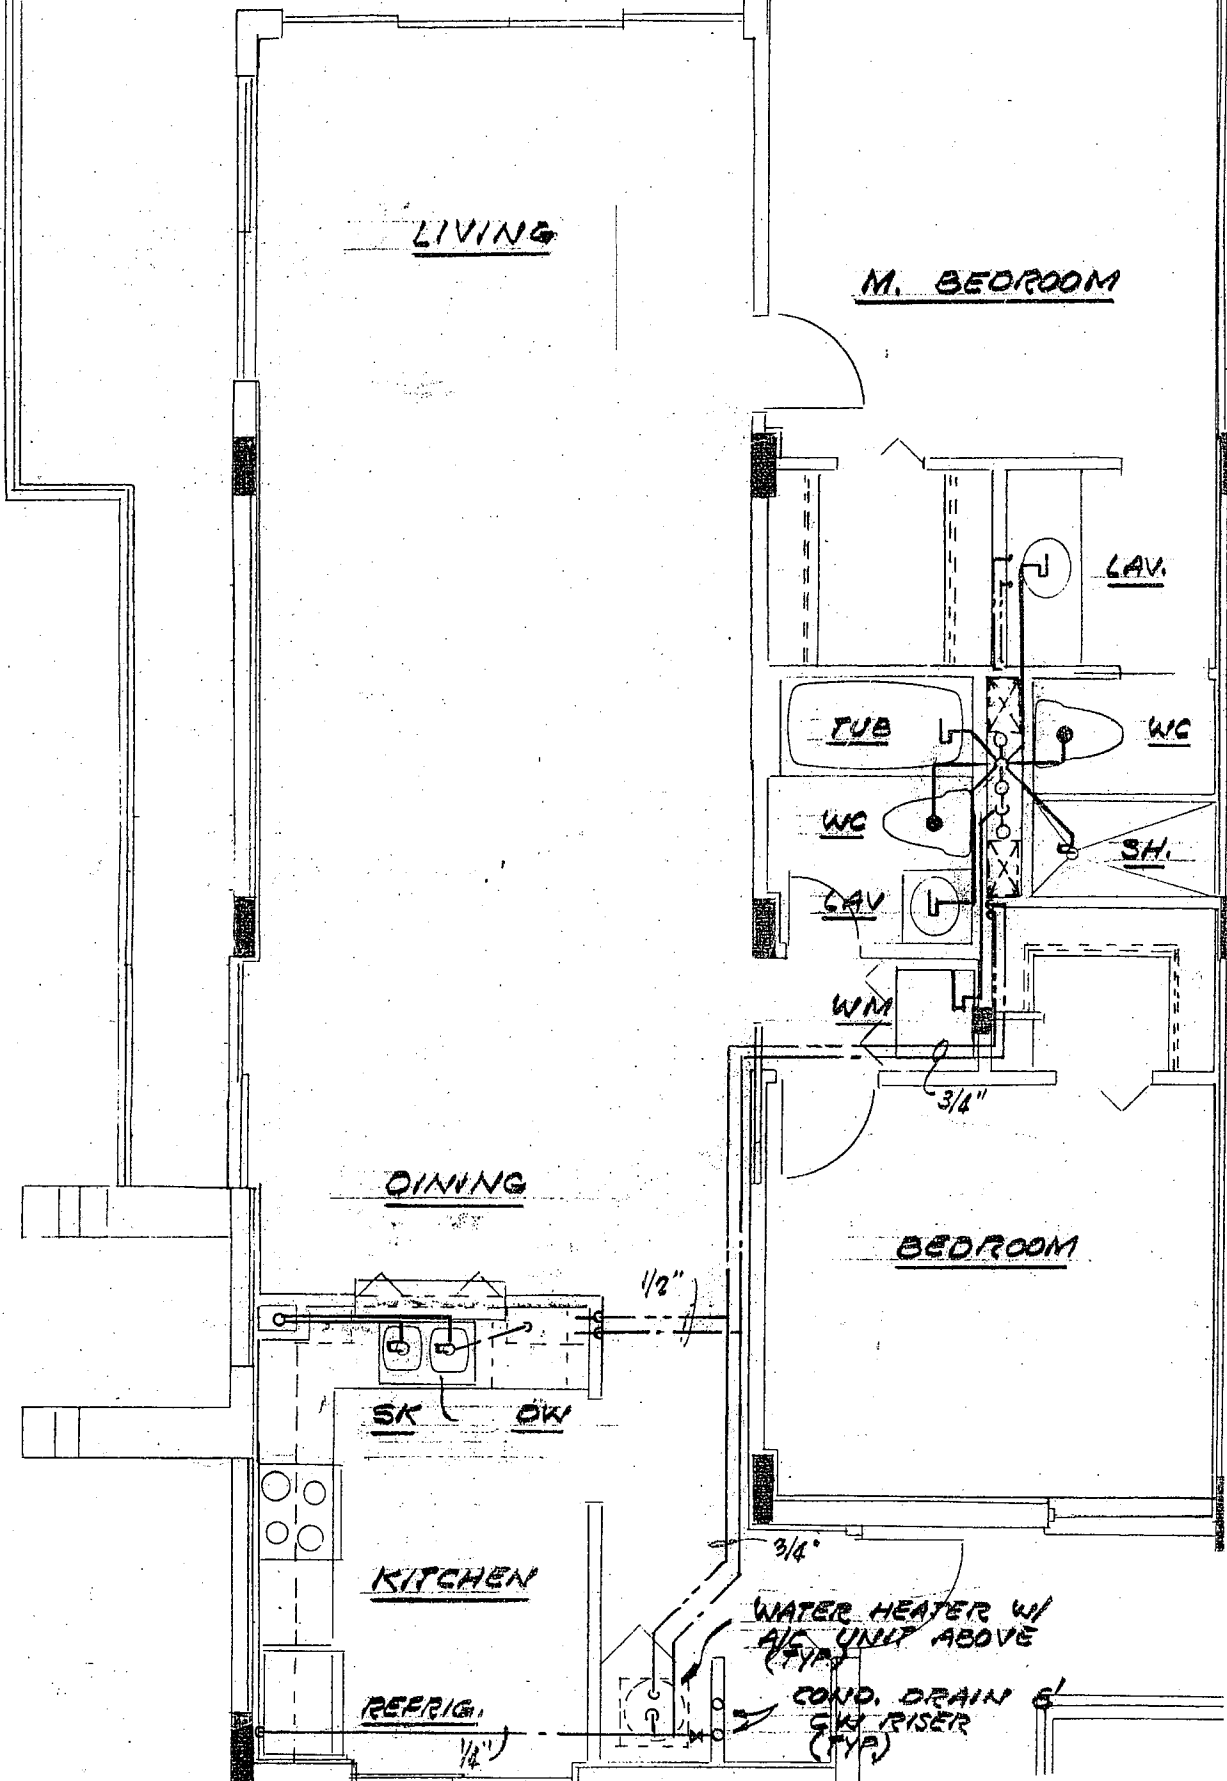

Oceana South
End Unit Floorplan

1119 Total Sq. Ft.

Oceana South End Unit Plumbing Layout

Oceana South End Unit Electrical Layout

A/C UN!
SEE R1

Oceana South End Unit
AC Layout